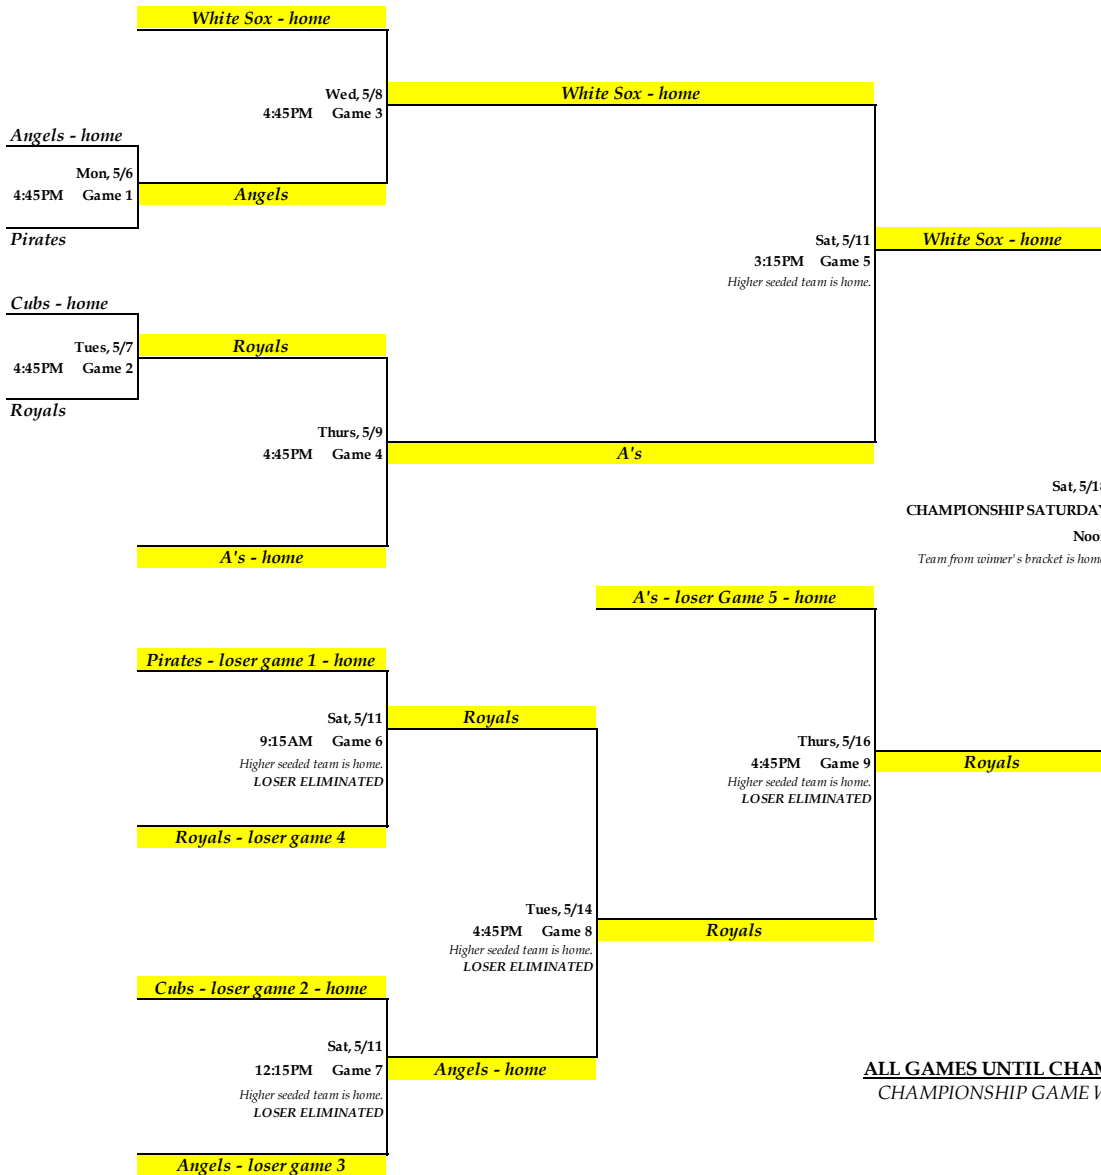

# SOLANA BEACH LITTLE LEAGUE

## AAA DIVISION PLAYOFF BRACKET

### Winner's Bracket